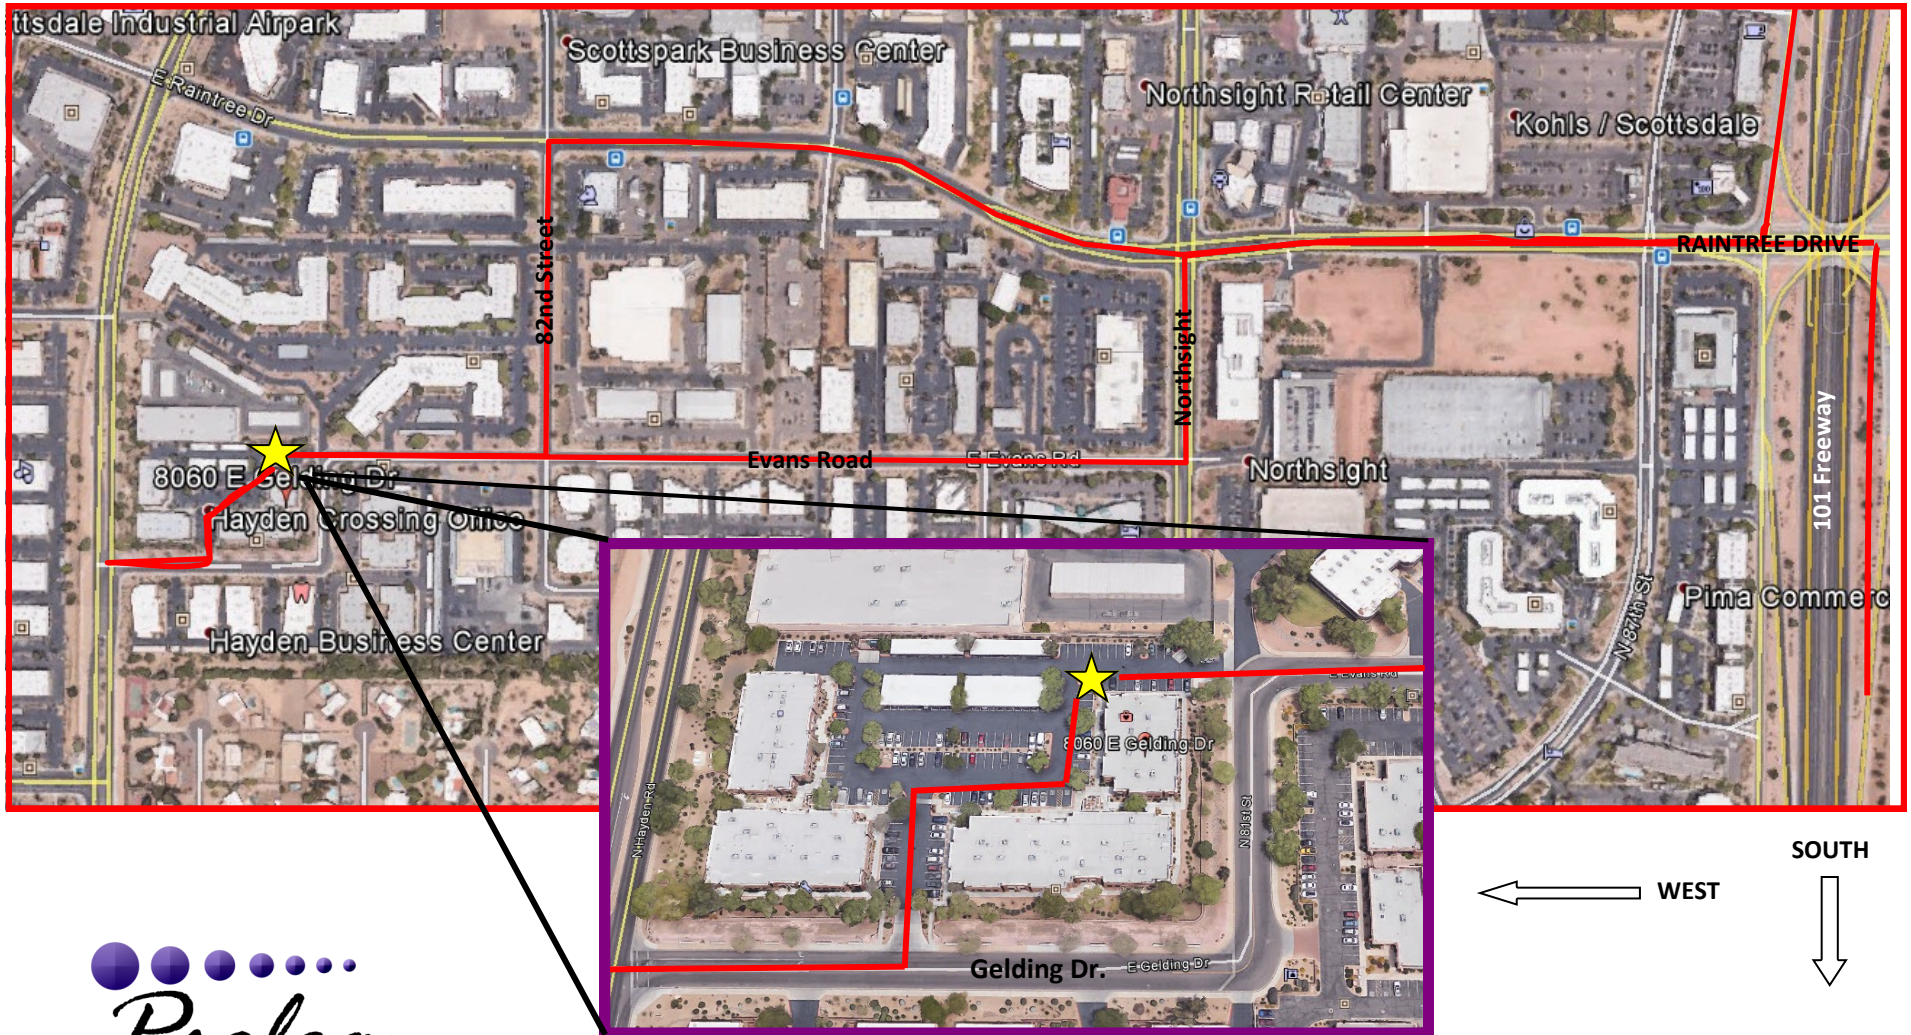

Prolean Wellness is located at 8060 E. Gelding Drive, Suite C-101, Scottsdale, AZ 85260. We are within the Hayden Crossing Office Complex on the very NE Corner. From the 101, come West on Raintree to 82nd St and then turn left. Go South to Evans Road and turn right. Follow Evans West past the post office to the corner of 81st and GO STRAIGHT into the Hayden Crossing Complex. We are the first building you come to. Our door faces West.

You can also come from Hayden...South of Raintree Dr., turn East onto Gelding Dr. and you are there! Call us at **(480)477-6334** if you get lost!